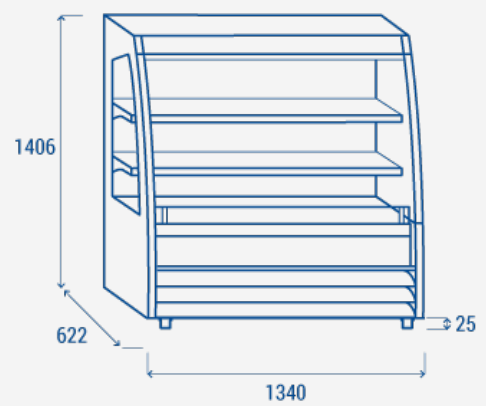

PRODUCT DIMENSIONS

CERTIFICATION

CE [Icon: RoHS] RoHS